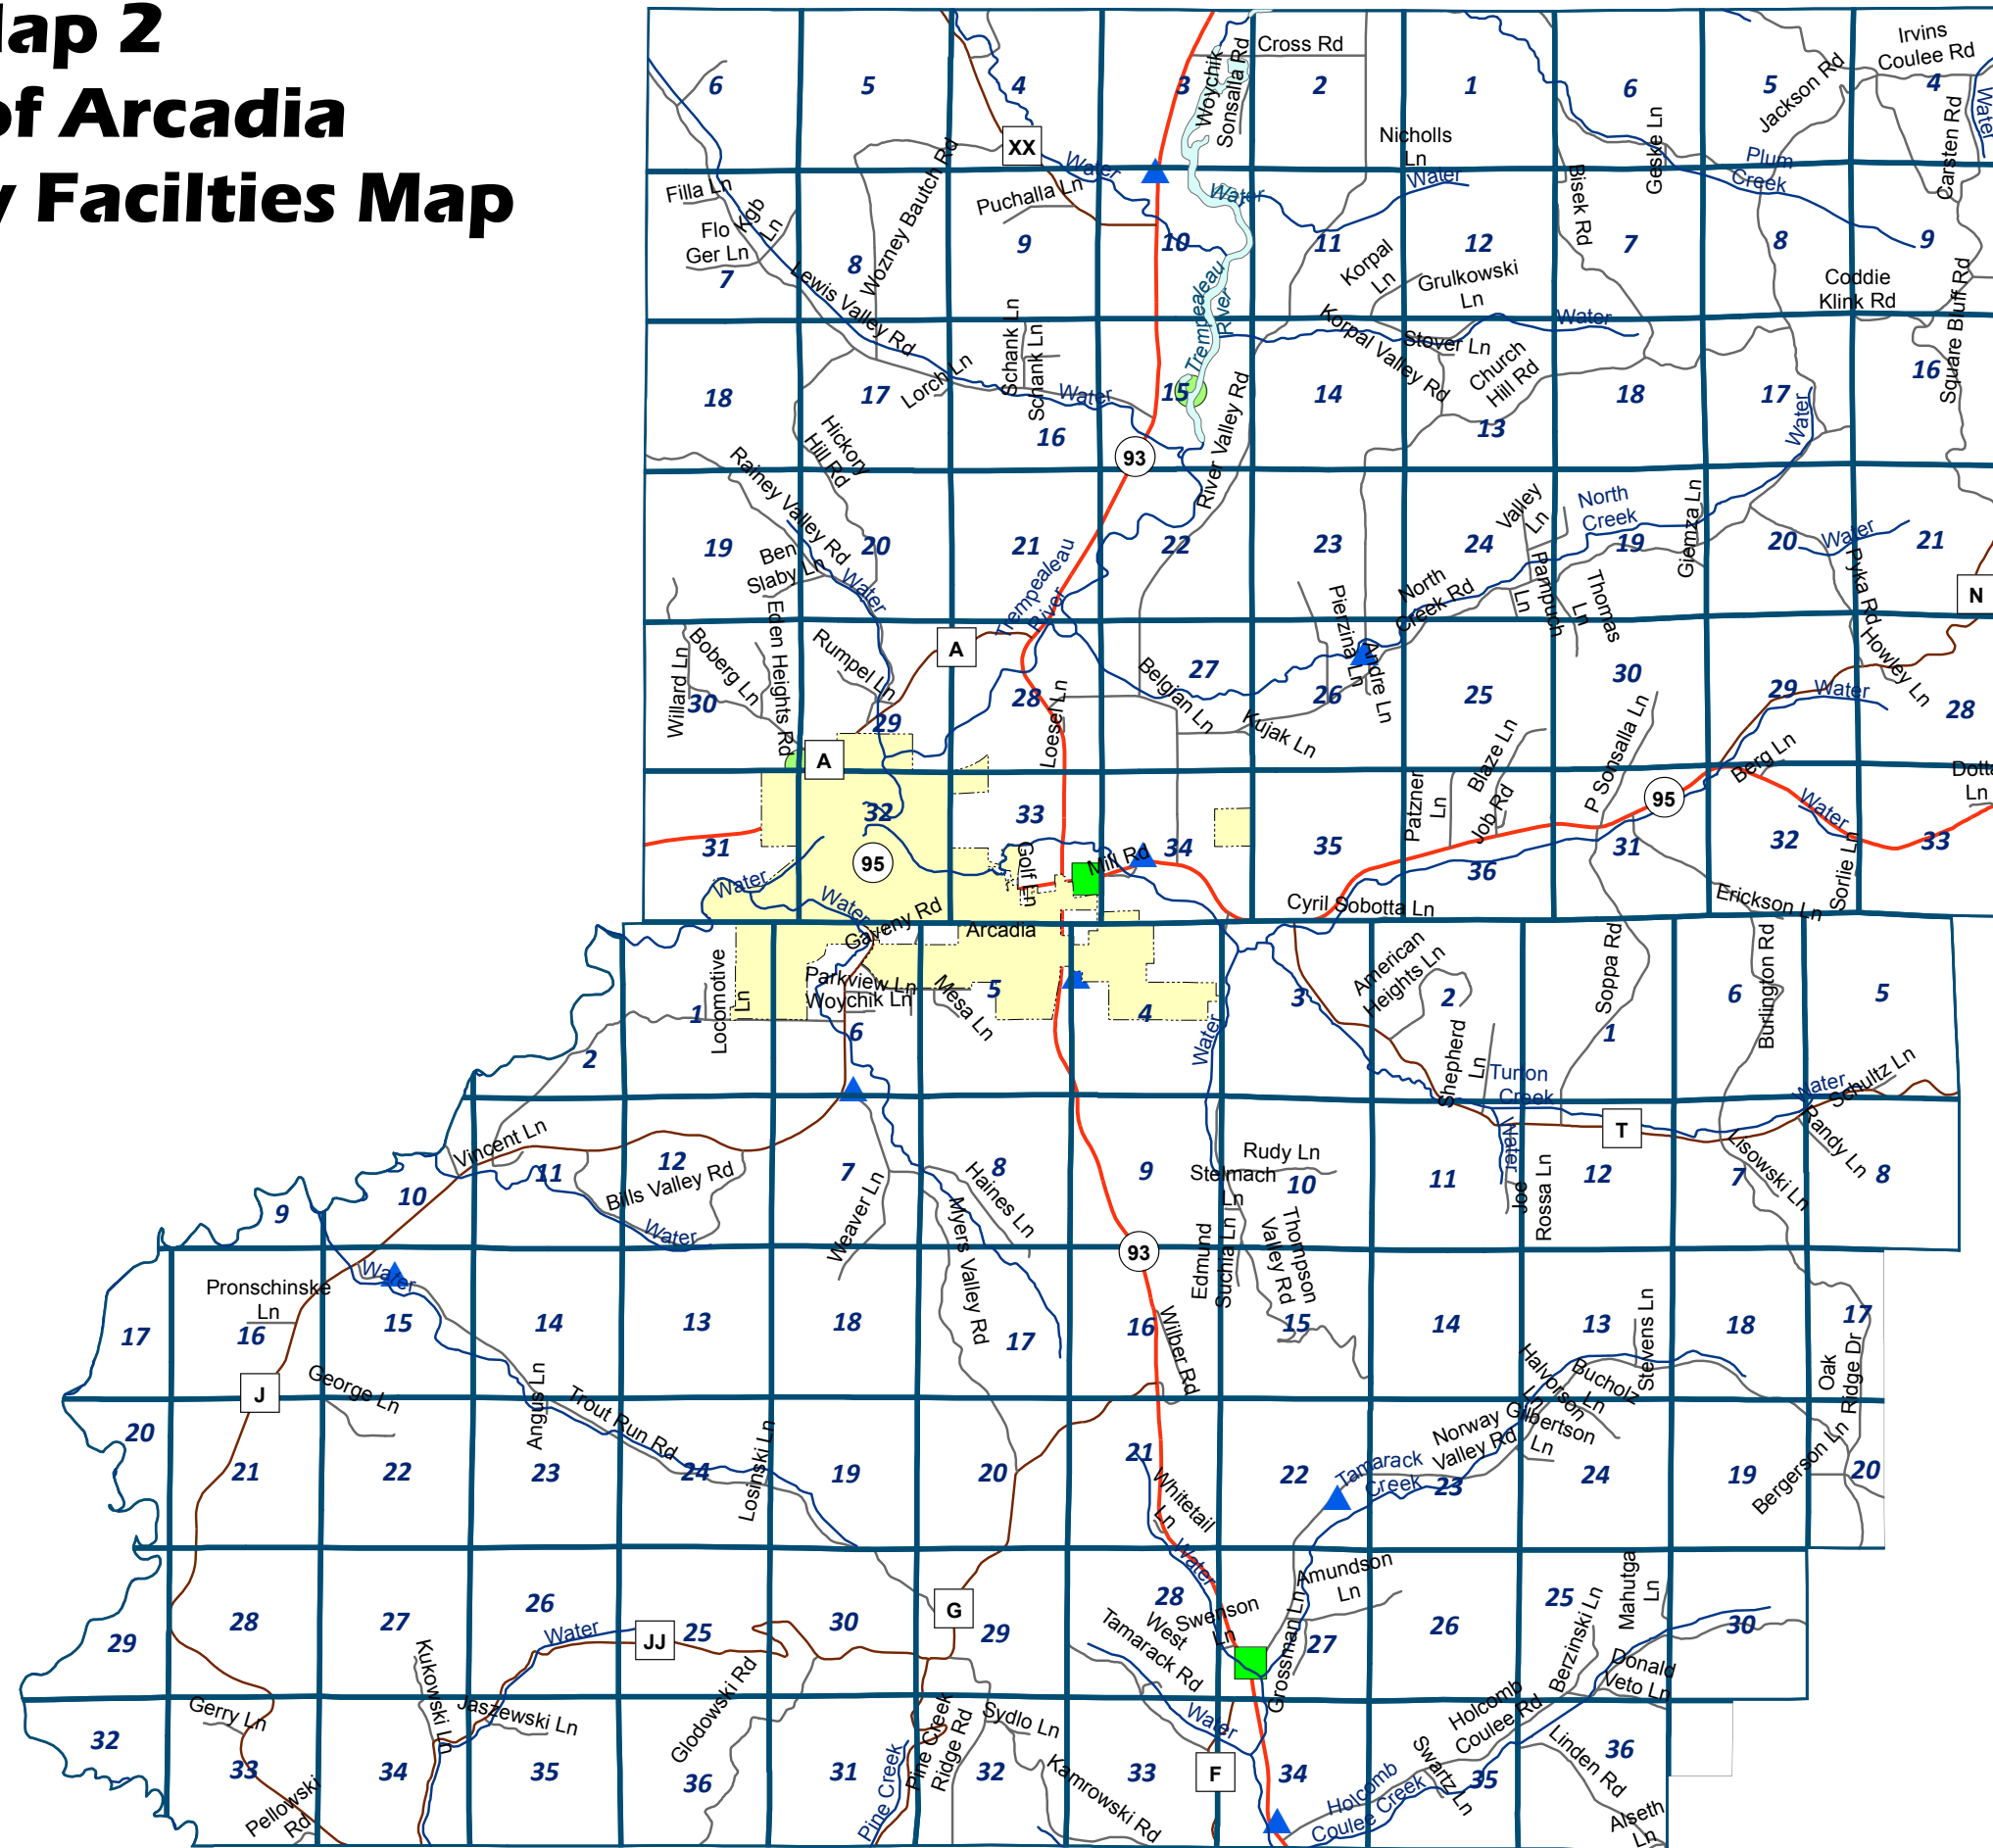

Map 2 Town of Arcadia Community Facilities Map

1 inch = 1.25 miles

- Legend**
- Water_Line
 - Water_Region
 - County_Sections
 - Corp_Limits
 - CEMETERY
 - GOVERNMENT
 - PARK
- .Roads**
- Interstate
 - US Hwy
 - State Rd
 - County Rd
 - Town Rd