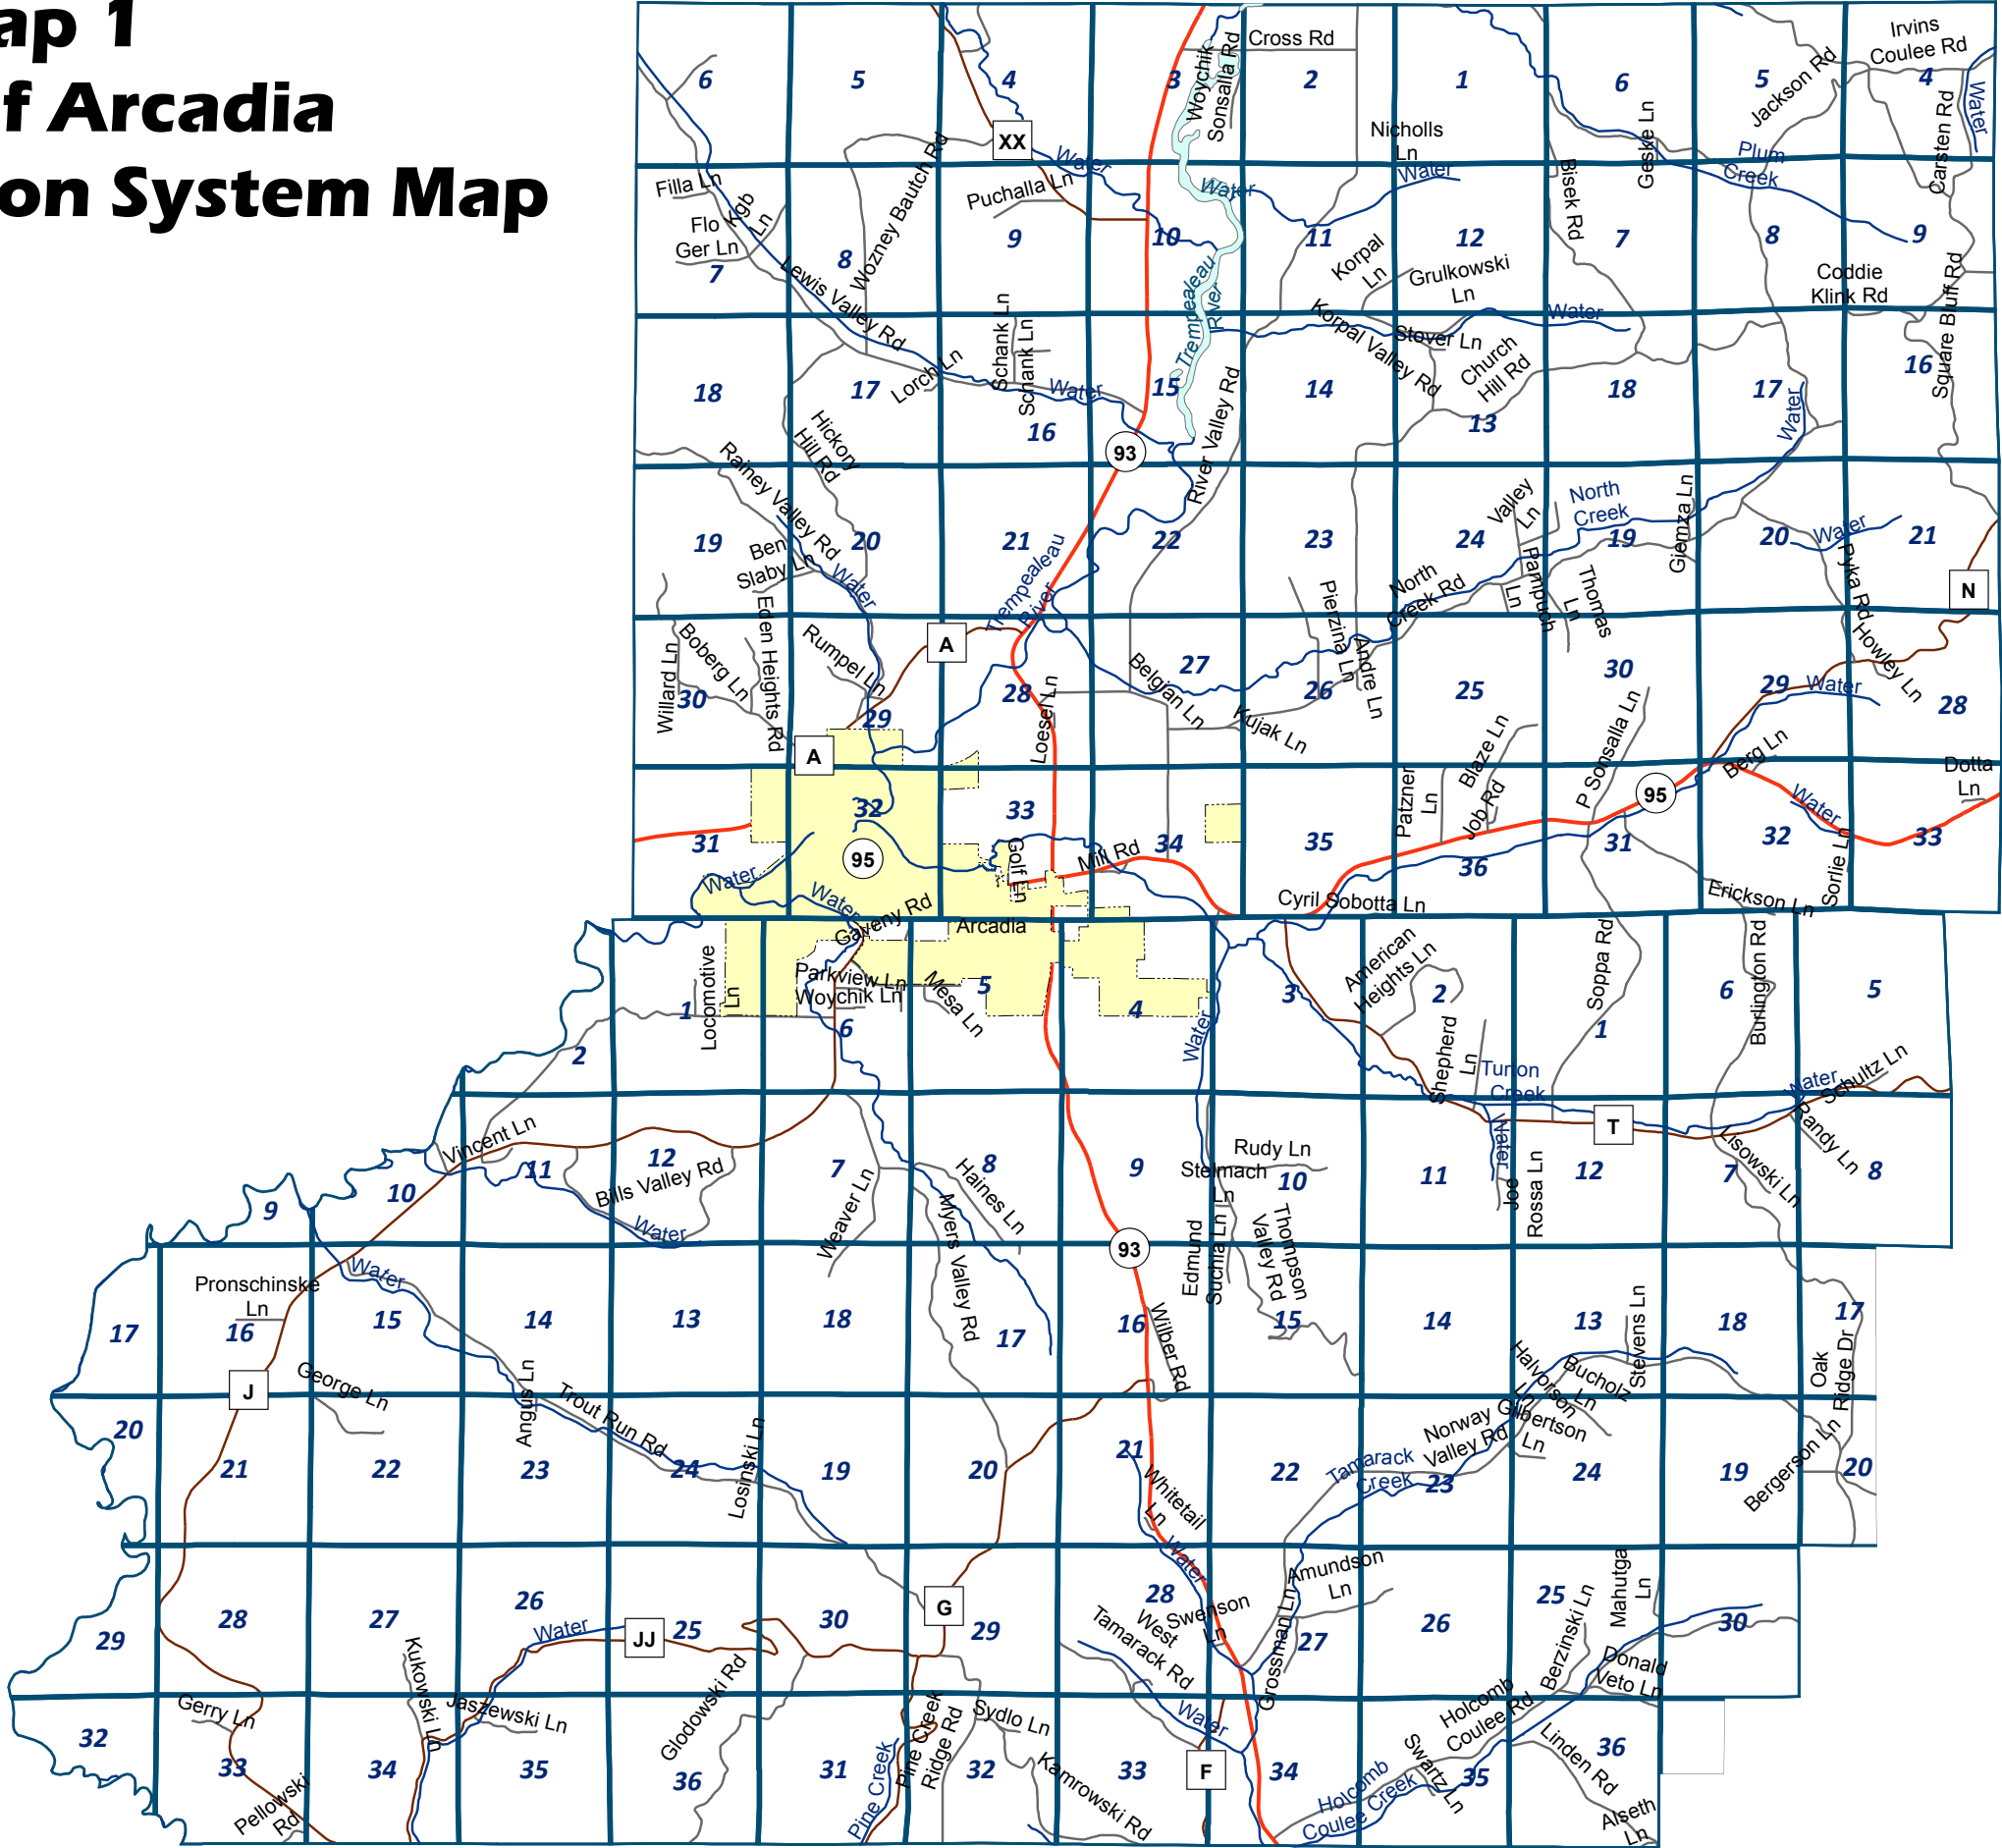

Map 1 Town of Arcadia Transportation System Map

1 inch = 1.25 miles

- Legend**
- Water_Line
 - Water_Region
 - County_Sections
 - Corp_Limits
 - .Roads**
 - Interstate
 - US Hwy
 - State Rd
 - County Rd
 - Town Rd